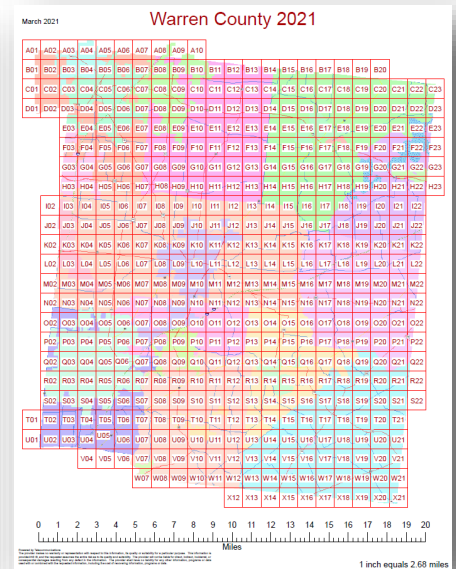

Step 4: Open the destination folder to find a 2021 folder with 478 files

- (1) Street Index—a searchable PDF listing all streets in the map
- (1) WC Map Index—a map of Warren County with 476 cells
- (476) WC_A01 through WC_X21—the individual cells zoomed in